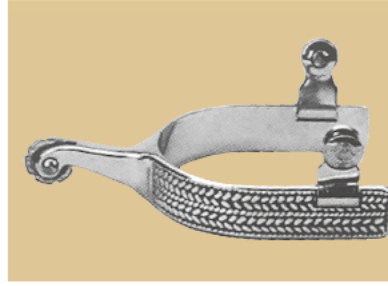

WESTERN SPURS

**NO.1909
SPUR**

Malleable iron, chrome plate with chain and horse head decoration.
50 prs/Box

**NO.1910
ROPER SPUR**

With brass rowel 15 angle for lady and man
100 prs/Box

**NO.1912
LADIES' ENGRAVED
WESTERN SPUR**

Eliminates the need turn heels or twist the knees 3 teeth.
Stainless steel
100 prs/Box

**NO.3302
LADIE'S ENGRAVED
WESTERN SPUR**

Stainless steel
Size:L138xW66mm
100 prs/Box

**NO.3301
LADIE'S ENGRAVED
WESTERN SPUR**

**NO.3315
POLO SPUR**

Stainless steel
Man size
100 prs/Box

WESTERN SPURS

NO.3307
ENGRAVED WESTERN
ROPE SPUR

Stainless steel
Man size
100 prs/Box

BRAIDED ROPE SPUR

Braided rope design band
Stainless steel
NO.3308 Man size:L135xW75mm
100 prs/Box

NO.3300
LADIES ENGRAVED
ROSE SPUR

Stainless steel
100 prs/Box

NO.3306
EQUITATION GOOSENECK
SPUR

Humane ball rowel end 1-1/2" band
and 3" shank stainless steel
50 prs/Box

NO.3323
EQUITATION SPUR

3" shank and 1-1/2" band
with 9-point rowel
Stainless steel
50 prs/Box