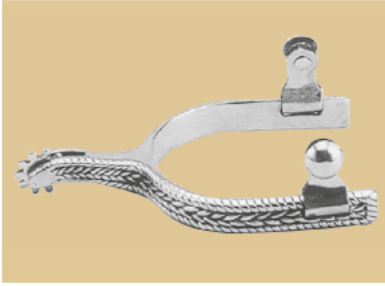

WESTERN SPURS

**NO.1909
SPUR**

Malleable iron, chrome plate with chain and horse head decoration.
50 prs/Box

**NO.1910
ROPER SPUR**

With brass rowel 15 angle for lady and man
100 prs/Box

**NO.1912
LADIES' ENGRAVED
WESTERN SPUR**

Eliminates the need turn heels or twist the knees 3 teeth.
Stainless steel
100 prs/Box

**NO.3302
LADIE'S ENGRAVED
WESTERN SPUR**

Stainless steel
Size:L138xW66mm
100 prs/Box

**NO.3301
LADIE'S ENGRAVED
WESTERN SPUR**

Stainless steel
Size:L126xW66mm
100 prs/Box

**NO.3305
LADIE'S ROPE SPUR**

Stainless steel
100 prs/Box

**NO.3310
MAN ROPE SPUR**

Stainless steel
100 prs/Box

**NO.3311
MAN ROPE SPUR**

Stainless steel
100 prs/Box

**NO.3315
POLO SPUR**

Stainless steel
Man size
100 prs/Box

WESTERN SPURS

NO.3307
ENGRAVED WESTERN
ROPE SPUR

Stainless steel
Man size
100 prs/Box

BRAIDED ROPE SPUR

Braided rope design band
Stainless steel
NO.3308 Man size:L135xW75mm
100 prs/Box