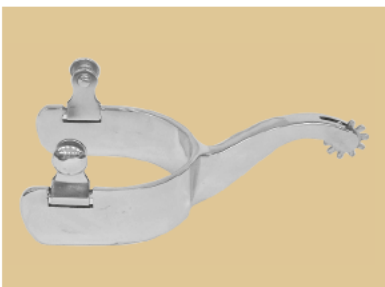

WESTERN SPURS

**NO.1909
SPUR**

Malleable iron, chrome plate with chain and horse head decoration.
50 prs/Box

**NO.1910
ROPER SPUR**

With brass rowel 15 angle for lady and man
100 prs/Box

**NO.1912
LADIES' ENGRAVED
WESTERN SPUR**

**NO.3315
POLO SPUR**

Stainless steel
Man size
100 prs/Box

WESTERN SPURS

NO.3307
ENGRAVED WESTERN
ROPE SPUR

Stainless steel
Man size
100 prs/Box

BRAIDED ROPE SPUR

Braided rope design band
Stainless steel
NO.3308 Man size:L135xW75mm
100 prs/Box

NO.3300
LADIES ENGRAVED
ROSE SPUR

Stainless steel
100 prs/Box

NO.3306
EQUITATION GOOSENECK
SPUR

Humane ball rowel end 1-1/2" band
and 3" shank stainless steel
50 prs/Box

NO.3323
EQUITATION SPUR

3" shank and 1-1/2" band
with 9-point rowel
Stainless steel
50 prs/Box

NO.3316
MAN CUT HORN SPUR

3" shank and 1-1/4" with rowel
Stainless steel
50 prs/Box

NO.3353
LADIES CUTTING HORSE
SPURS

3"shank and 1-1/8" band with
9 pint rowel stainless steel
50 prs/Box